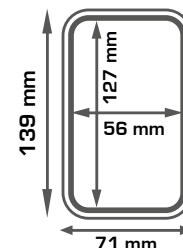

# S957B

Universal Smartphone holder. Compatible with scooter, bike and bicycle.

**The S957B has the capacity to accommodate a number of different devices (\*):**

**Apple:** iPhone (X, 8, 8 Plus, 7, 7 Plus, 6s, 6sPlus, 6 Plus);