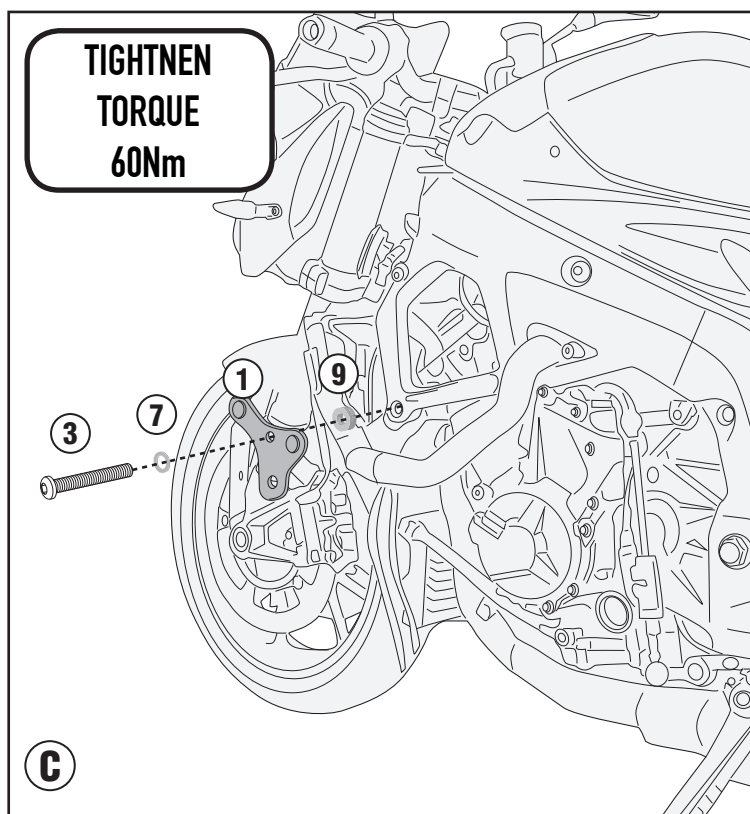

## BMW S1000R (2017/2019)

LEFT SIDE

**ROTATE TO FIND RIGHT INCLINATION**